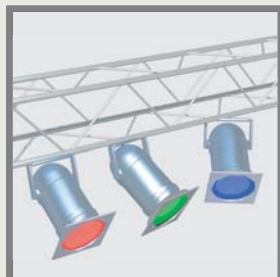

9.25
PAR lamp, 300W-1000W