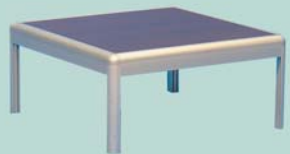

6.71
Contemplation bench, white cushion
(150x50, h: 63 cm)

6.14
Black leather single cubic armchair
(76x72, h: 62 cm)

6.15
Black leather double cubic armchair
(130x72, h: 62 cm)

6.70
Red restful bench, beech sides
(200x50, h: 78cm)

4.21 
Octanorm Newline square table
 (70x70, h: 34 cm)

4.11
Square table, central base
 (70x70, h: 73 cm)

4.13 
Round table, central base
 (ø 80, h: 73 cm)

4.12
Round table, aluminum
 (ø 60 h: 75 cm y 90cm)