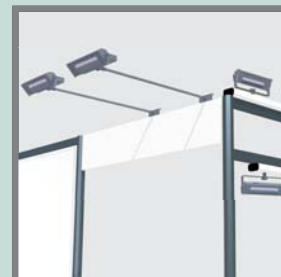

4.33 
Meeting table, double base
 (150x75, h: 73 cm)

4.7 
Octanorm Newline desk. 5.7 
Cajonera Octanorm Newline de 3 cajones
 (160x80, h: 73 cm)

9.31a 9.31b 9.31c
Table lamp

9.25
PAR lamp, 300W-1000W

9.20 9.21
Prism shaped spot, halogen 150W lamp