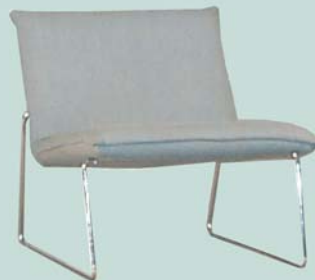

6.39
Jacobsen bar stool, beech plywood,
chromed base

6.28 
Hille upholstered bar stool,
chromed base

6.29
Barzano bar stool

6.45
Jamaica polished aluminum bar stool

6.38
Bombo bar stool

6.4 
Upholstered Hille stool, swivel base

6.24
Upholstered bar stool, beech back,
chromed base, h : 65cm

6.25
Upholstered bar stool, beech back,
chromed base (h: 85 cm)

6.3
Taburete bar, tapizado
base metalica

6.42 
Tuplip armchair

6.33
Upholstered armchair, beech back,
chromed stockable base

6.23
Folding fabric chair

6.42
Segovia chair

6.30
BRNO leather armchair,
chromed base

6.11 
Hille upholstered armchair, chromed
swivel base

6.12
Black leather armchair, swivel base with castors

6.44
Sillón Eames aluminum tapizado en cuero, base giratoria con ruedas

6.18
Grey upholstered low armchair, chromed slide base

6.20
Upholstered armchair, gray color

6.46
Le Corbusier black leather single armchair
(75x70, h:68 cm)

6.47
Le Corbusier black leather double armchair
(130x70, h:68 cm)